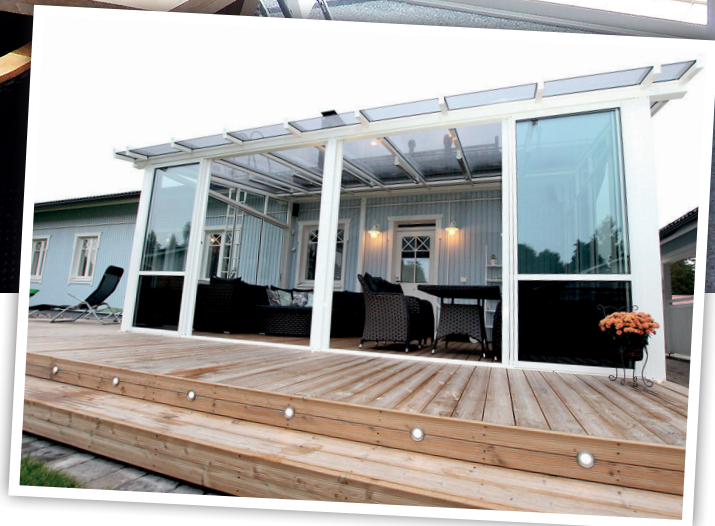

Ett nytt rum - ute fast inne

Drömmer du om en riktigt lång, skön sommar? Då föreslår vi att du bygger ett uterum eller glasar in din terrass.

Men först - tänk över hur rummet ska användas. Endast på sommaren eller under hela året? Ska glasparket kunna öppnas helt eller ska det innehålla flera fasta delar? Vilka material och vilka färger?

Vi hjälper dig reda ut alla frågor och komma igång med förverkligandet av din dröm.

Uusi huone - ulkona vaikka sisällä

Unelmoitko pitkästä ja lämpimästä kesästä? Ehdotamme että rakennat lasiterassin tai lasitat valmiina olevan terassin.

Mutta ensin - miten tilaa käytetään: vain kesällä, vai koko vuoden? Onko lasiosa avattavissa kokonaan, vai onko siinä kiinteistä osia? Entä materiaalit ja värit?

Autamme sinua vastaamaan kaikkiin kysymyksiin ja toteuttamaan unelmasi.